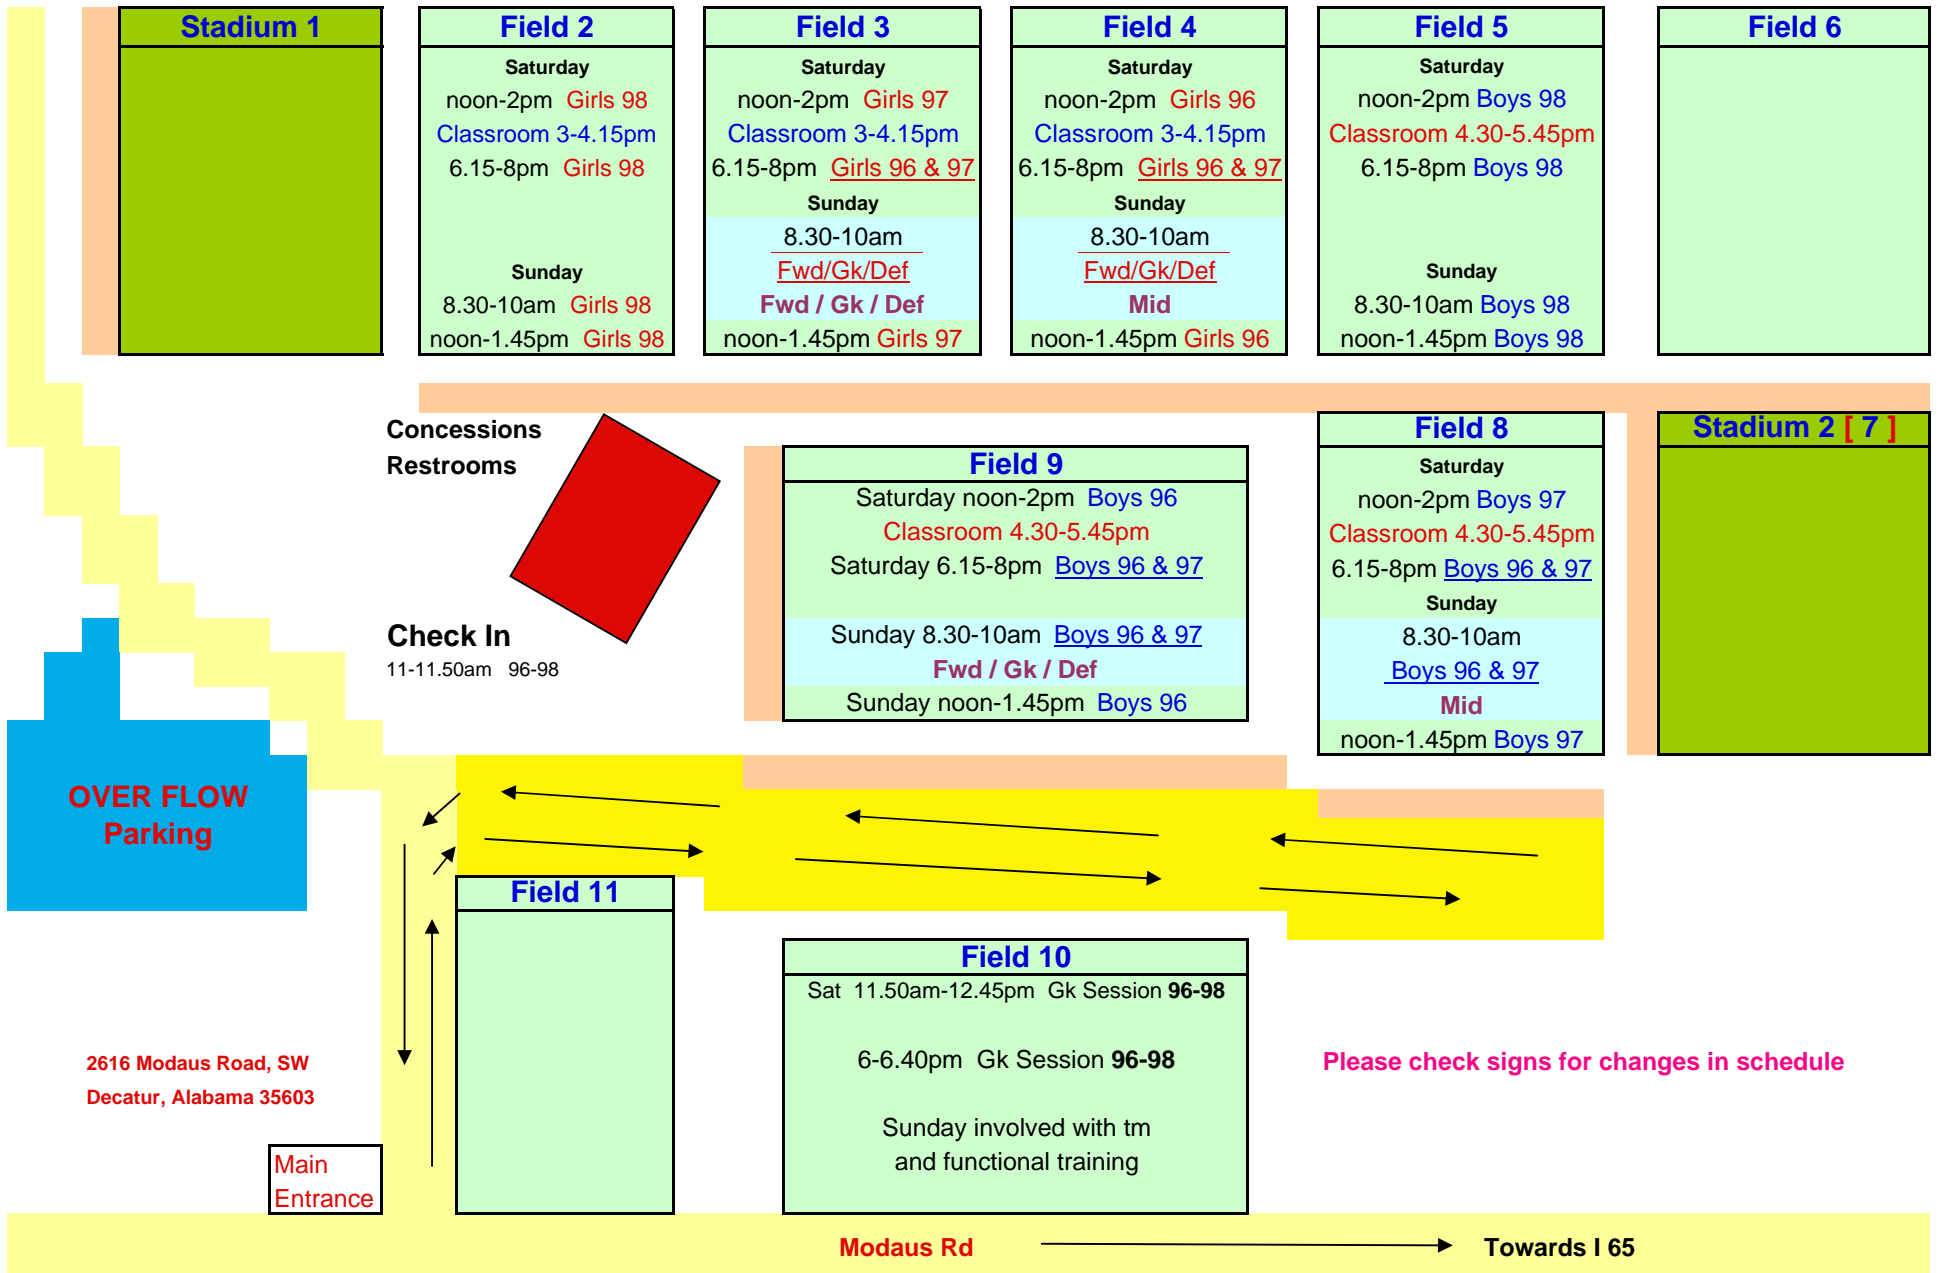

MAP OF DECATUR ODP SITE - Sat Feb 13 & Sun Feb 14 2010

LEGEND	Road No Parking	PARKING	Extra Parking	Field	CHECK IN
---------------	------------------------	----------------	----------------------	--------------	-----------------